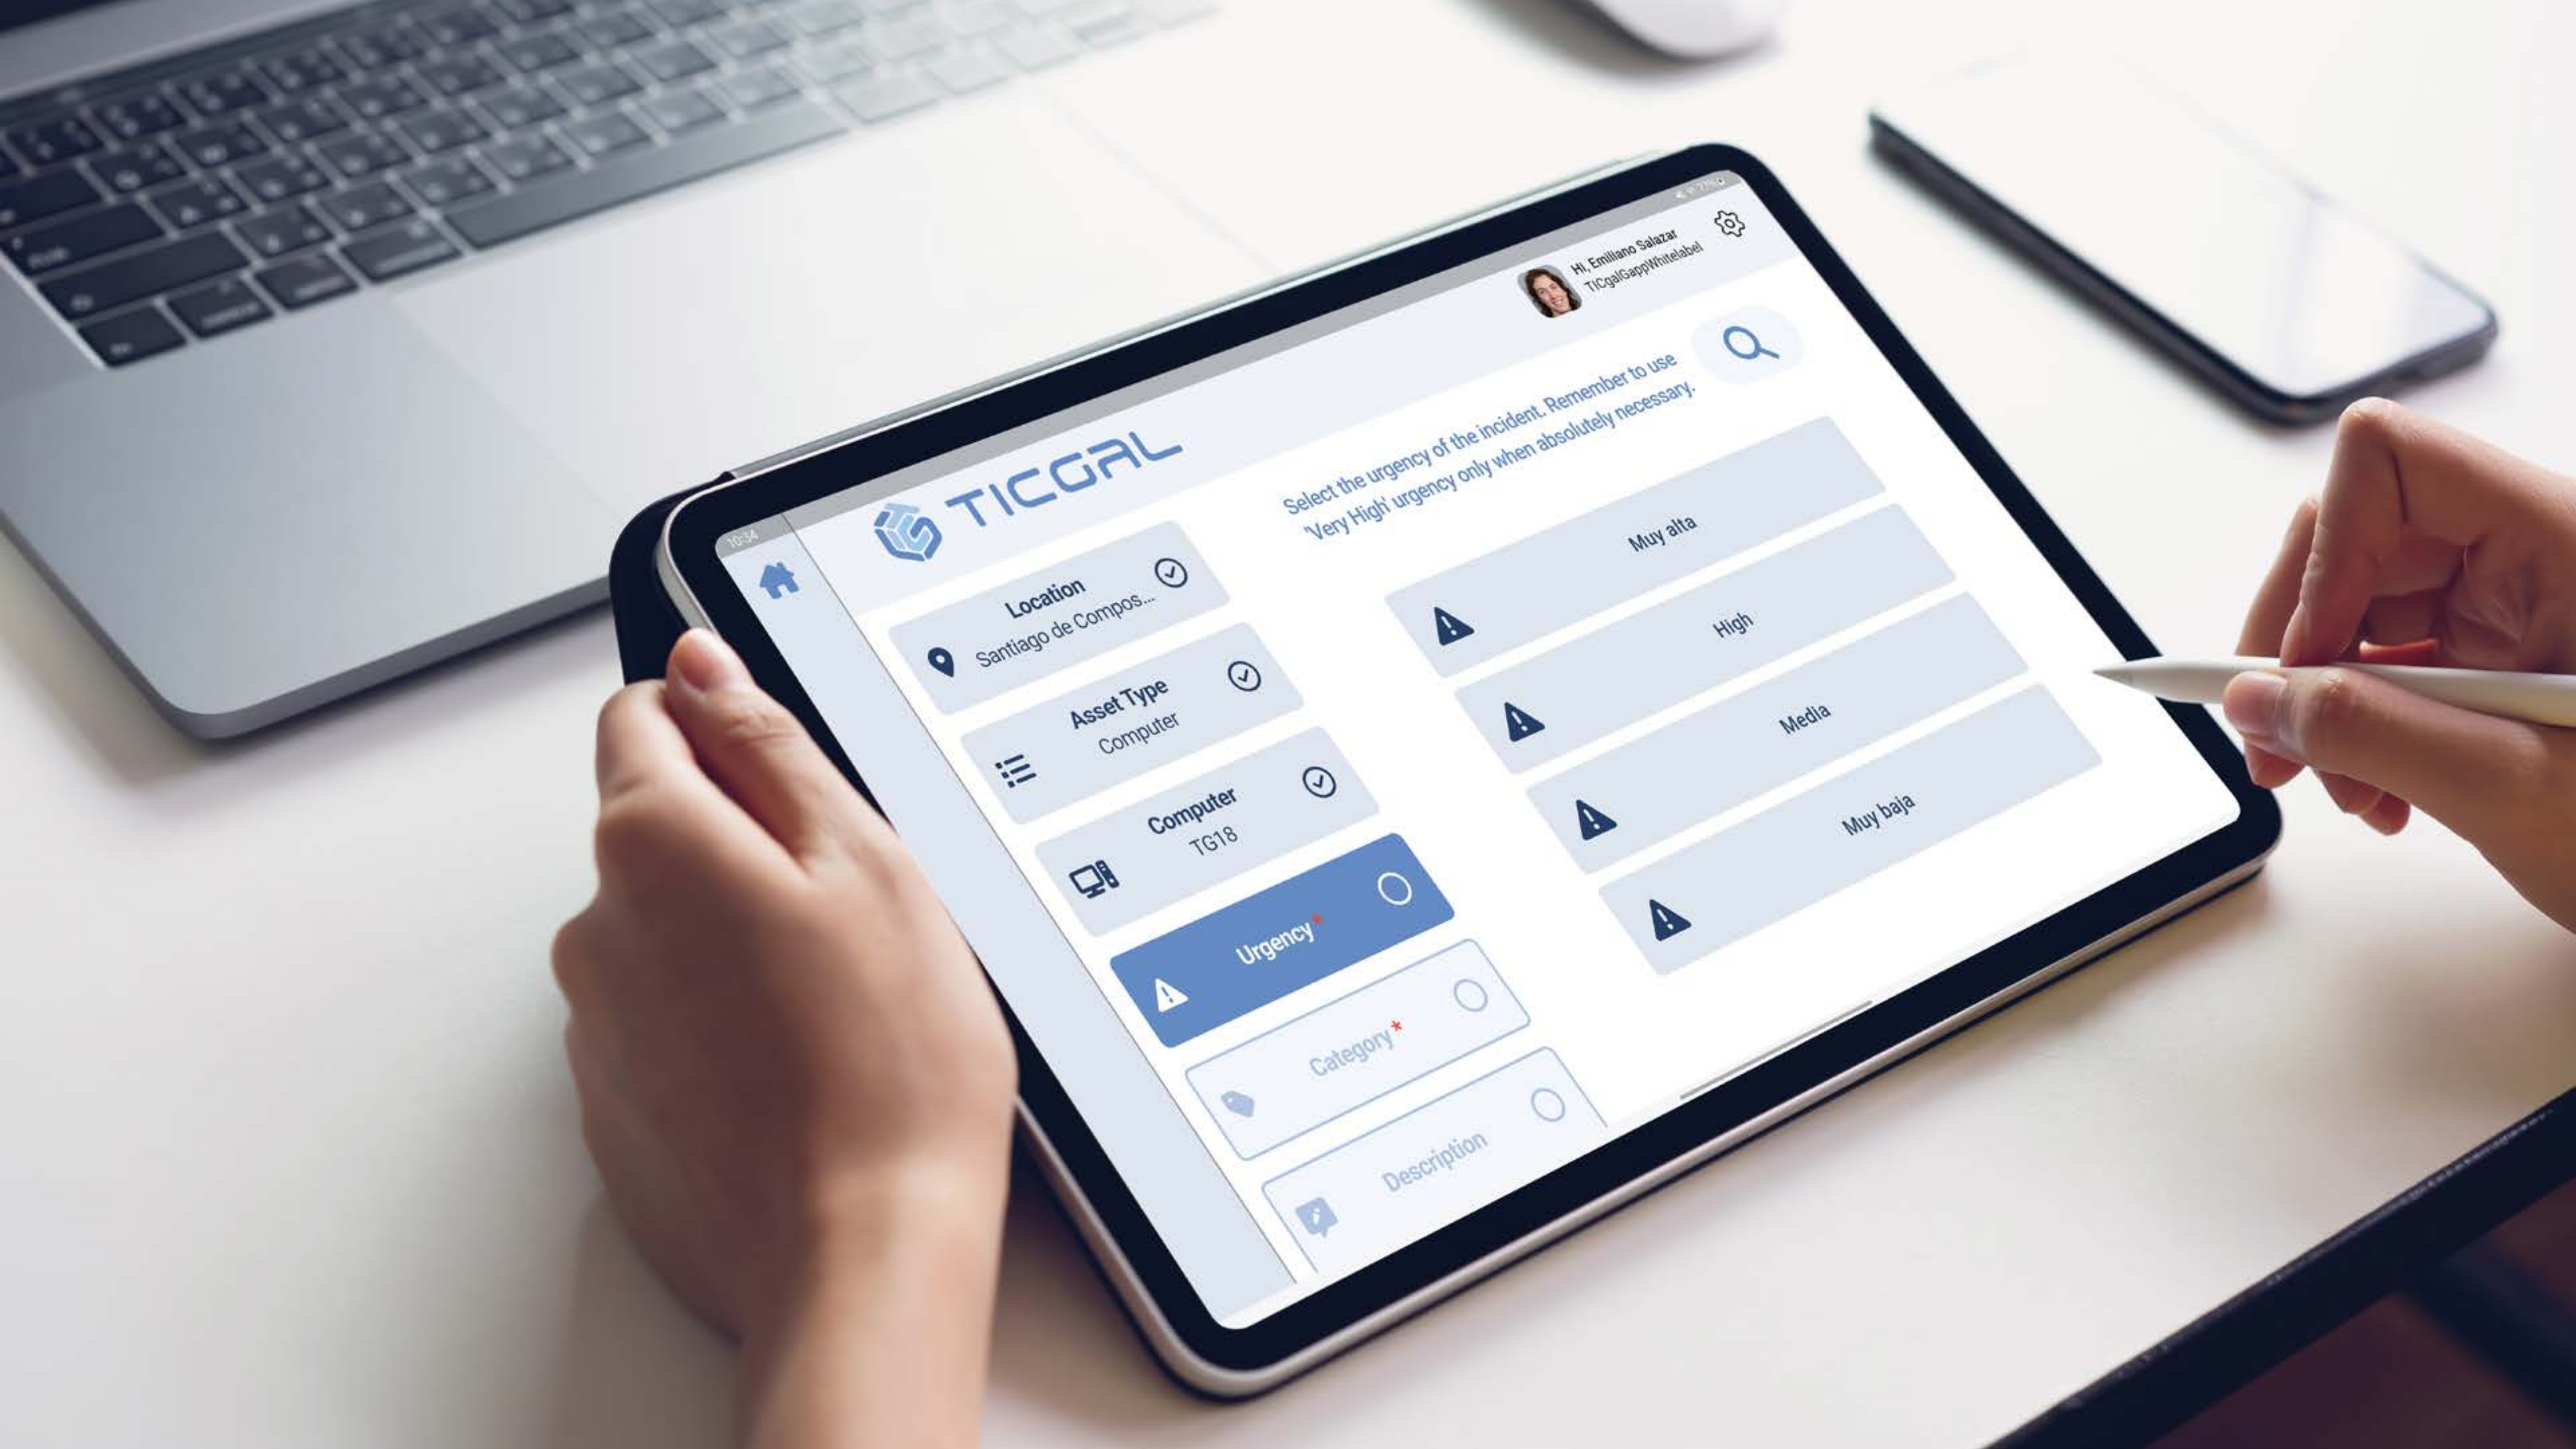

FILLING OUT FORMS

TRACKING UPDATES

INTERACTING WITH THE SYSTEM

THE SOLUTION

Gapp Desktop transforms how you interact with GLPI. This app combines simplicity with an intuitive multiplatform interface that adapts to your needs.

OPTIONS

1

GLPI AS BACKEND

Seamlessly connects with GLPI to manage all your tickets and requests.

2

WHITE LABEL

Customise the app with your branding for a tailored user experience.

3

MULTIPLATFORM

Available for Windows, Mac, Linux, Android & IOS*

4

EASY TO DEPLOY

Streamline deployment with tools for large-scale rollout across your organisation.

(*Some features might not be available on every OS).

CORE FEATURES

- Quickly fill out forms to report issues or submit requests.
- All your tickets in one place.
- Add updates or comments to your tickets.
- Accept or reject proposed solutions with a single click.
- Instantly see tickets with updates highlighted for easy identification.
- Search and filter tickets by status, title, description or date.